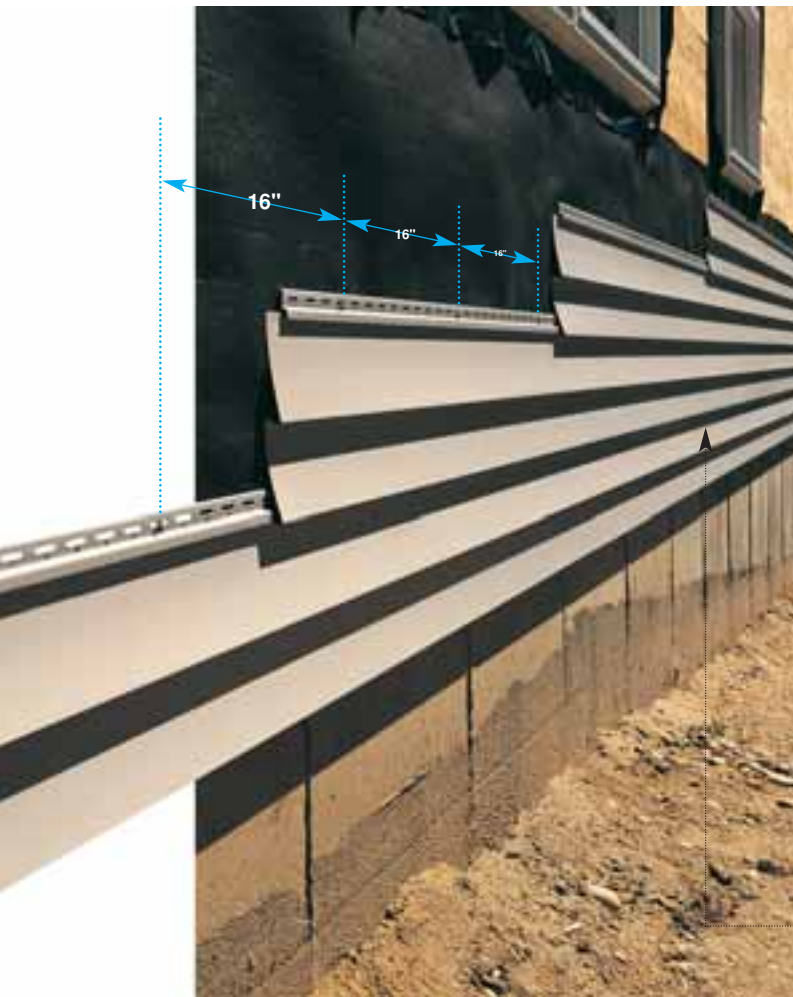

A UNIQUE SYSTEM OF FEATURES

All of the Monogram features work together to create a siding that delivers the ultimate in beauty and performance for both remodeling and new construction.

The STUDfinder™ Installation System

Monogram was the first siding engineered with an integral installation guide on each panel, designed to help ensure precise installation for optimum siding performance.

PATENTED