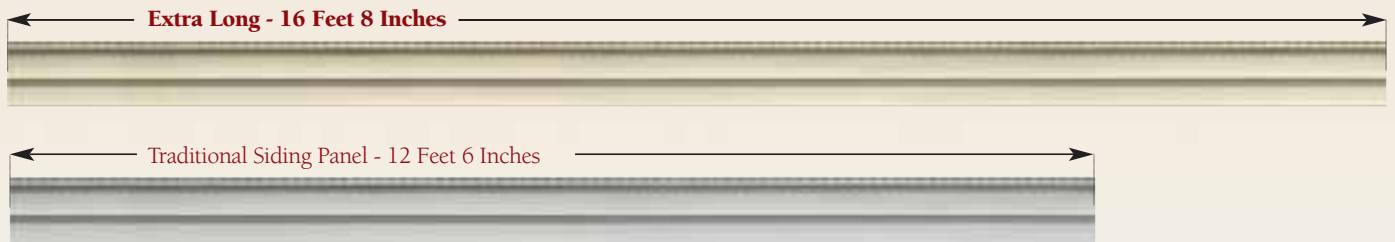

MONOGRAM™ 46L

Extra long, extra thick Monogram 46L has the same great benefits as traditional Monogram, plus it reduces seams.

Long on Looks

With traditional 12' panels, seams appear every two to three feet. This panel's longer length significantly reduces seams. In fact, because the panels are up to 4'2" longer, seams and laps can be reduced by at least 33%.