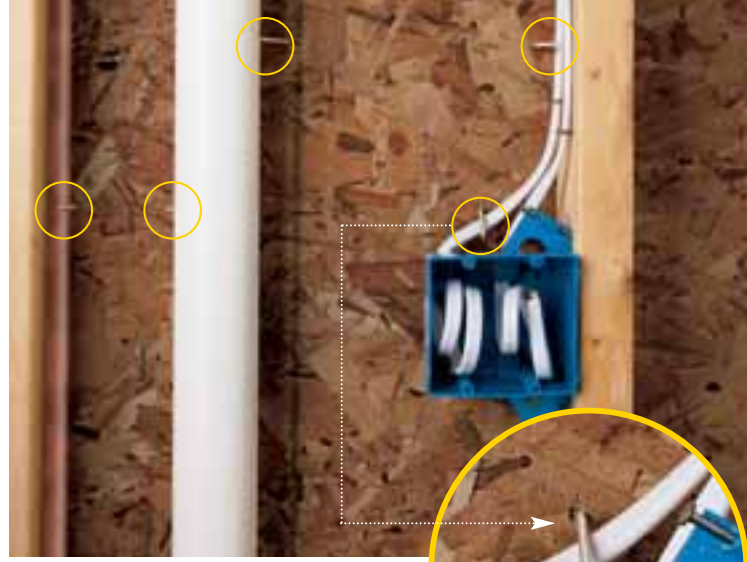

Virtually Maintenance Free

Monogram provides the authentic look of real wood, that never needs painting. Through a unique process, CertainTeed fuses the color clear through the siding, so it can never streak, peel, cup or warp like painted wood.

Security and Performance

With STUDfinder, performance is optimized with secure siding-to-stud fastening, helping Monogram to withstand high winds.

Accurately anchoring Monogram to studs creates a solid connection providing strength and security. It also helps make sure that the siding is installed per ASTM specification (D4756) with at least 3/4" nail penetration. In most cases, this requires fastening to the studs.

By helping to ensure that the correct number of fasteners are used, STUDfinder helps protect against such problems as blow-offs from under nailing, or buckling from over nailing.

Protection Against Hidden Dangers

You can choose the Monogram STUDfinder installation system with confidence, knowing it can help ensure the siding will be applied correctly.

Precise installation contributes to wind load performance, and helps avoid nailing into anything located between the studs, like plumbing or wiring that could create a number of dangers...