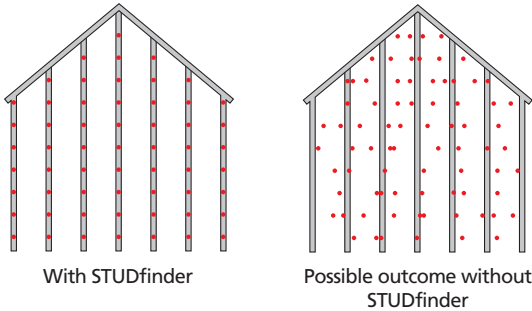

Virtually Maintenance Free

Monogram provides the authentic look of real wood, that never needs painting. Through a unique process, CertainTeed fuses the color clear through the siding, so it can never streak, peel, cup or warp like painted wood.

Security and Performance

With STUDfinder, performance is optimized with secure siding-to-stud fastening, helping Monogram to withstand high winds.

Accurately anchoring Monogram to studs creates a solid connection providing strength and security. It also helps make sure that the siding is installed per ASTM specification (D4756) with at least 3/4" nail penetration. In most cases, this requires fastening to the studs.

By helping to ensure that the correct number of fasteners are used, STUDfinder helps protect against such problems as blow-offs from under nailing, or buckling from over nailing.