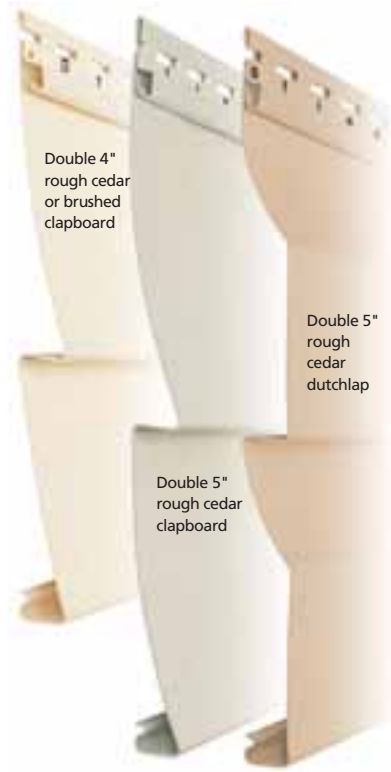

Double 4" Clapboard (rough cedar)	Double 4" Clapboard (brushed)	Double 5" Clapboard (rough cedar)	Double 5" Dutchlap (rough cedar)	Monogram 46L Double 4" Clapboard (rough cedar)	Monogram 46L Double 5" Dutchlap (rough cedar)	3/4" Outside Cornerpost	3-1/2" Lineal	5" Lineal
Colonial White	●	●	●	●	●	●	●	●	●
Snow	●	●	●	●	●	●	●	●	●
Sandstone Beige	●	●	●	●	●	●	●	●	●
Heritage Cream	●	●	●	●	●	●	●	●	●
Autumn Yellow	●	●	●	●	●	●	●	●	●
Desert Tan	●	●	●	●	●	●	●	●	●
Savannah Wicker	●	●	●	●	●	●	●	●	●
Natural Clay	●	●	●	●	●	●	●	●	●
Buckskin	●	●	●	●	●	●	●	●	●
Cypress	●	●	●	●	●	●	●	●	●
Light Maple	●	●	●	●	●	●	●	●	●
Summer Wheat	●	●	●	●	●	●	●	●	●
Woodland Mist	●	●	●	●	●	●	●	●	●
Herringbone	●	●	●	●	●	●	●	●	●
Silver Ash	●	●	●	●	●	●	●	●	●
Sterling Gray	●	●	●	●	●	●	●	●	●
Oxford Blue	●	●	●	●	●	●	●	●	●
Granite Gray	●	●	●	●	●	●	●	●	●
* Barn Red	●	●	●	●	●	●	●	●	●
* Ivy Green	●	●	●	●	●	●	●	●	●
* Pacific Blue	●	●	●	●	●	●	●	●	●
* Glacier Blend	●	●	●	●	●	●	●	●	●
* Meadow Blend	●	●	●	●	●	●	●	●	●
* Canyon Blend	●	●	●	●	●	●	●	●	●
** Timber Blend	●	●	●	●	●	●	●	●	●
** Frontier Blend	●	●	●	●	●	●	●	●	●
** Weathered Blend	●	●	●	●	●	●	●	●	●
** Arctic Blend	●	●	●	●	●	●	●	●	●
** Arbor Blend	●	●	●	●	●	●	●	●	●

* DELUXE COLORS
** PREMIUM COLORS

NOTE: Colors are simulated. Consult product samples before final selection.

Monogram's palette of colors and variety of styles, finishes and trim, offer the widest range of design possibilities in the industry.

DISTINCT COLORS
Choose one of Monogram's unique, darker hues or semi-transparent stained blend colors. And, you can select with confidence knowing that all of CertainTeed's colors are covered with PermaColor Lifetime Fade Protection.

- Siding: Monogram double 4" in autumn yellow.
- Accents: Cedar Impressions Double 7" Perfection Shingles in colonial white.
- Trim: 3-1/2" and 5" Lineals, Beaded Quarter Round, Crown Molding, Corner Blocks and Rosettes in colonial white and ivy green.