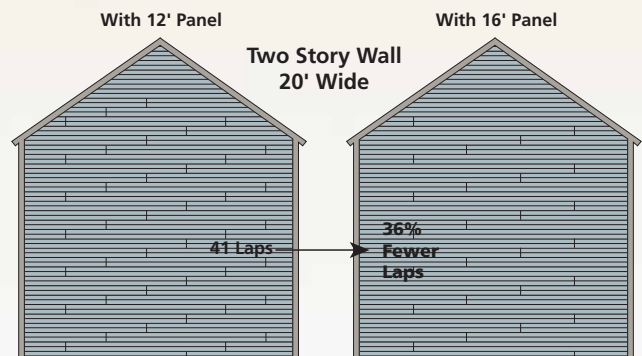

The Difference is Seamlessly Clear